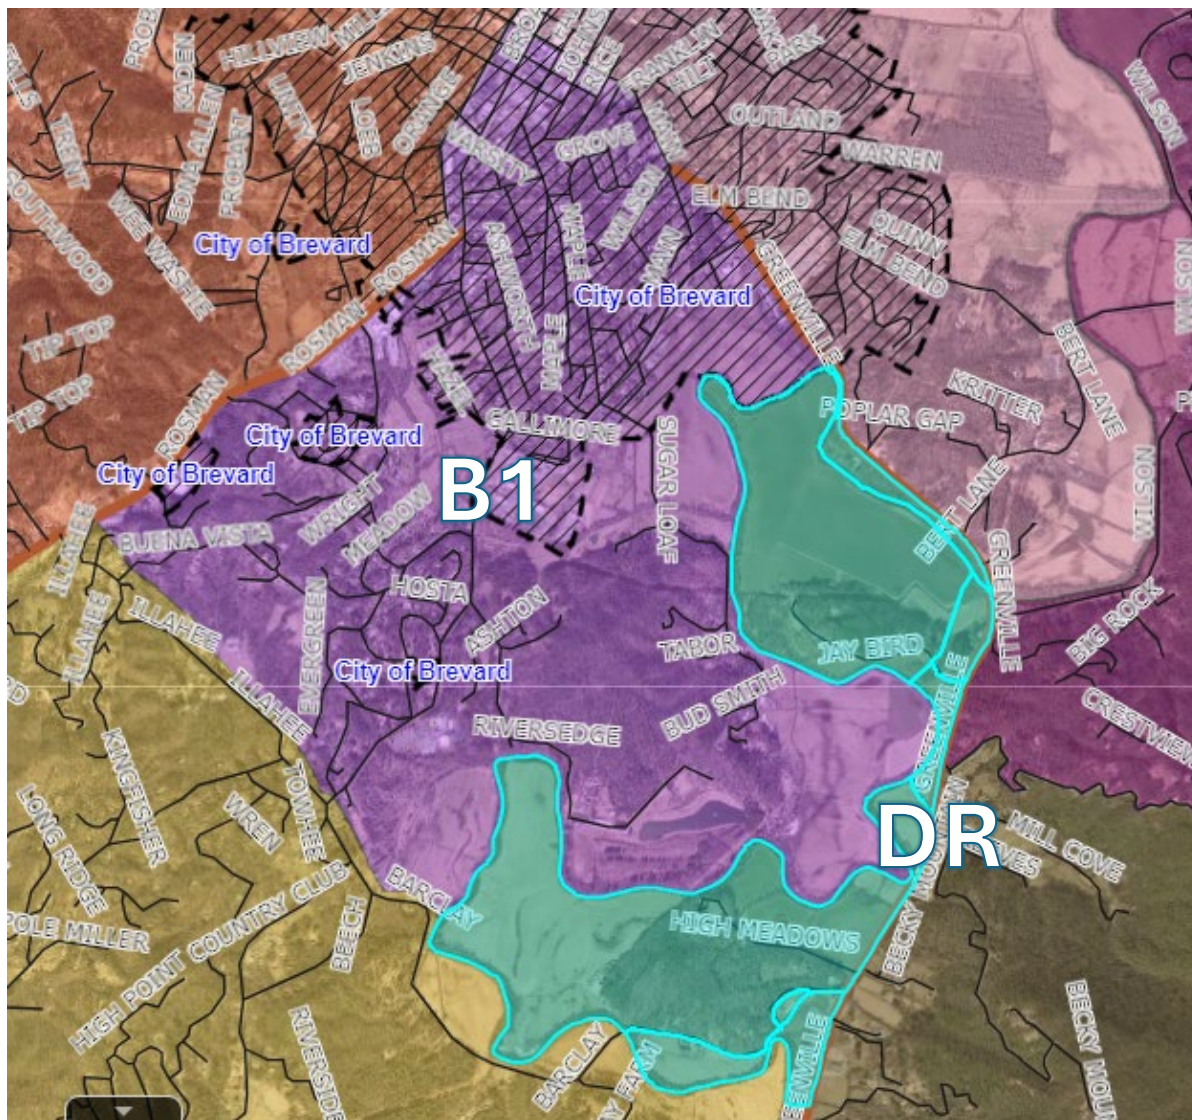

DUNN'S ROCK POSSIBLE MIGRATION TO BREVARD #1 PROPOSAL

Count of VOTER REGISTRATIONS	BY GENDER			Grand Total
	FEMALE	MALE	UNDESIGNATED	
PARTY				
DEM	4	1		5
REP	4	4		8
UNA	6	4	1	11
Grand Total	14	9	1	24

Count of VOTER REGISTRATIONS	BY RACE		Grand Total
	OTHER	WHITE	
PARTY			
DEM		5	5
REP		8	8
UNA	1	10	11
Grand Total	1	23	24

24 VOTERS AFFECTED

DUNN'S ROCK POSSIBLE MIGRATION TO CEDAR MOUNTAIN

Count of VOTER REGISTRATIONS PARTY	BY GENDER				Grand Total
	FEM	MALE	UND	Grand Total	
DEM	54	33	5	92	
REP	63	74	5	142	
UNA	92	82	11	185	
Grand Total	209	189	21	419	