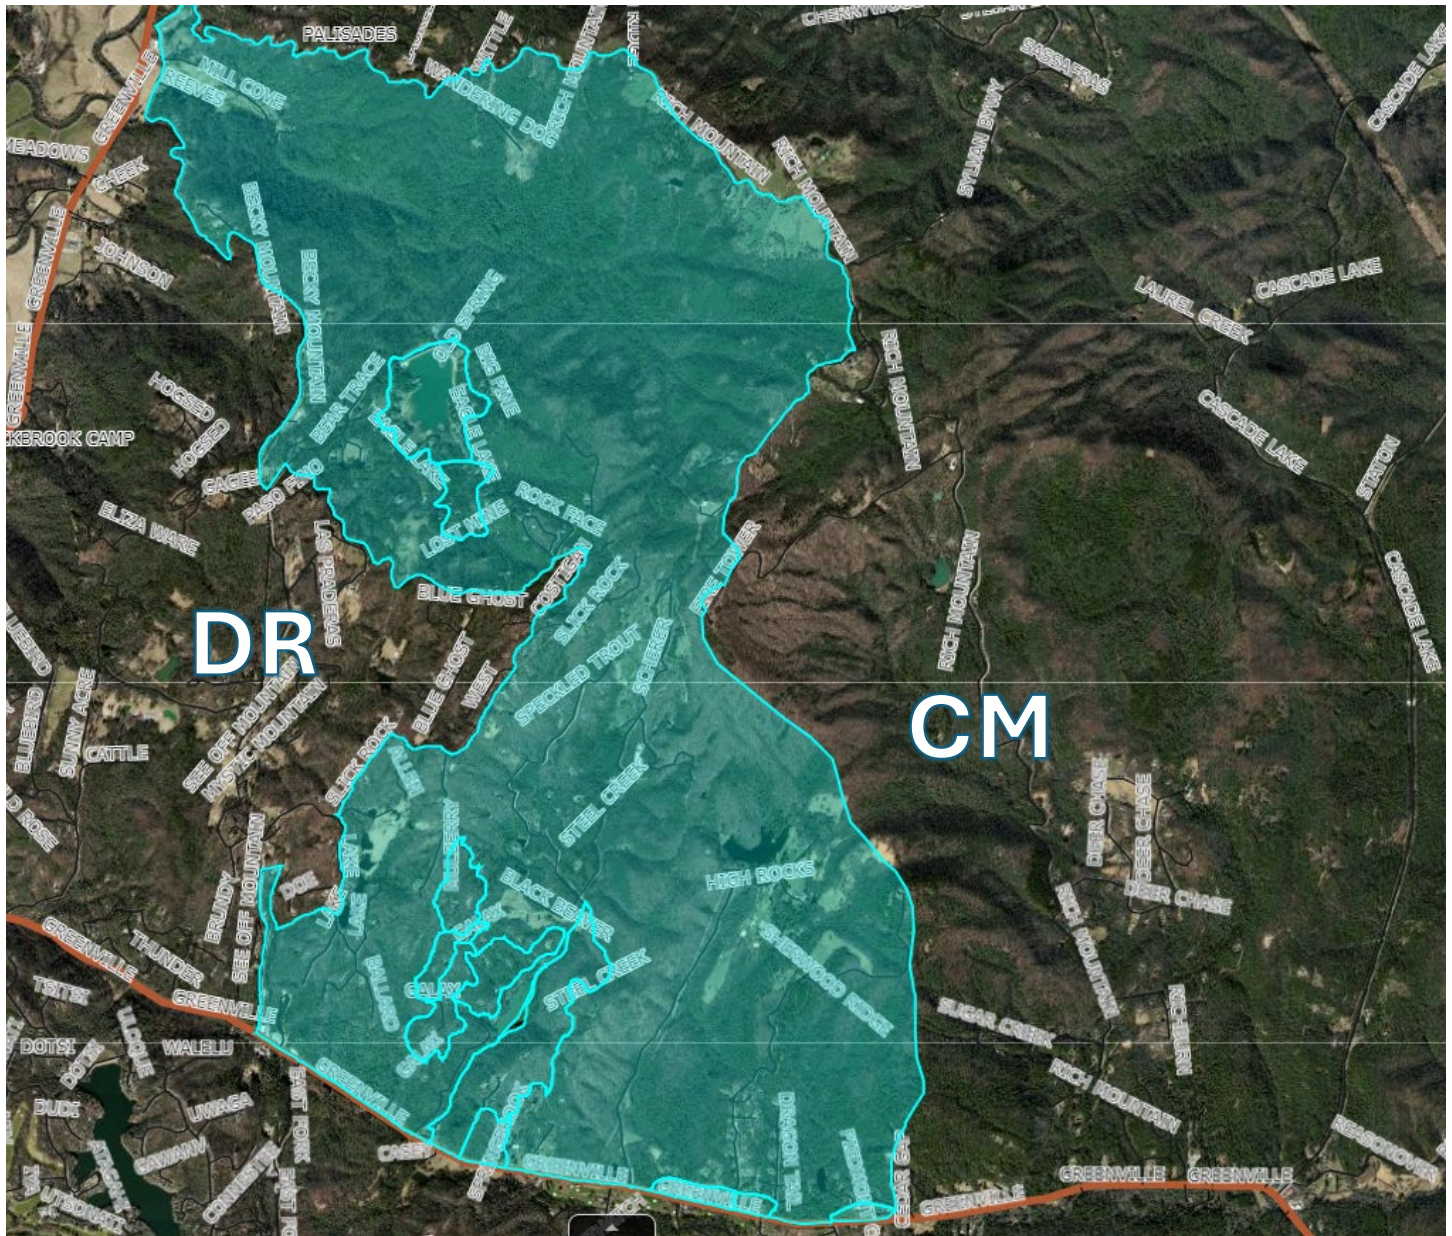

DUNN'S ROCK POSSIBLE MIGRATION TO BREVARD #1 PROPOSAL

Count of VOTER REGISTRATIONS	BY GENDER			Grand Total
	FEMALE	MALE	UNDESIGNATED	
PARTY				
DEM	4	1		5
REP	4	4		8
UNA	6	4	1	11
Grand Total	14	9	1	24

Count of VOTER REGISTRATIONS	BY RACE		Grand Total
	OTHER	WHITE	
PARTY			
DEM		5	5
REP		8	8
UNA	1	10	11
Grand Total	1	23	24

24 VOTERS AFFECTED

DUNN'S ROCK POSSIBLE MIGRATION TO CEDAR MOUNTAIN

Count of VOTER REGISTRATIONS PARTY	BY GENDER				Grand Total
	FEM	MALE	UND	Grand Total	
DEM	54	33	5	92	
REP	63	74	5	142	
UNA	92	82	11	185	
Grand Total	209	189	21	419	