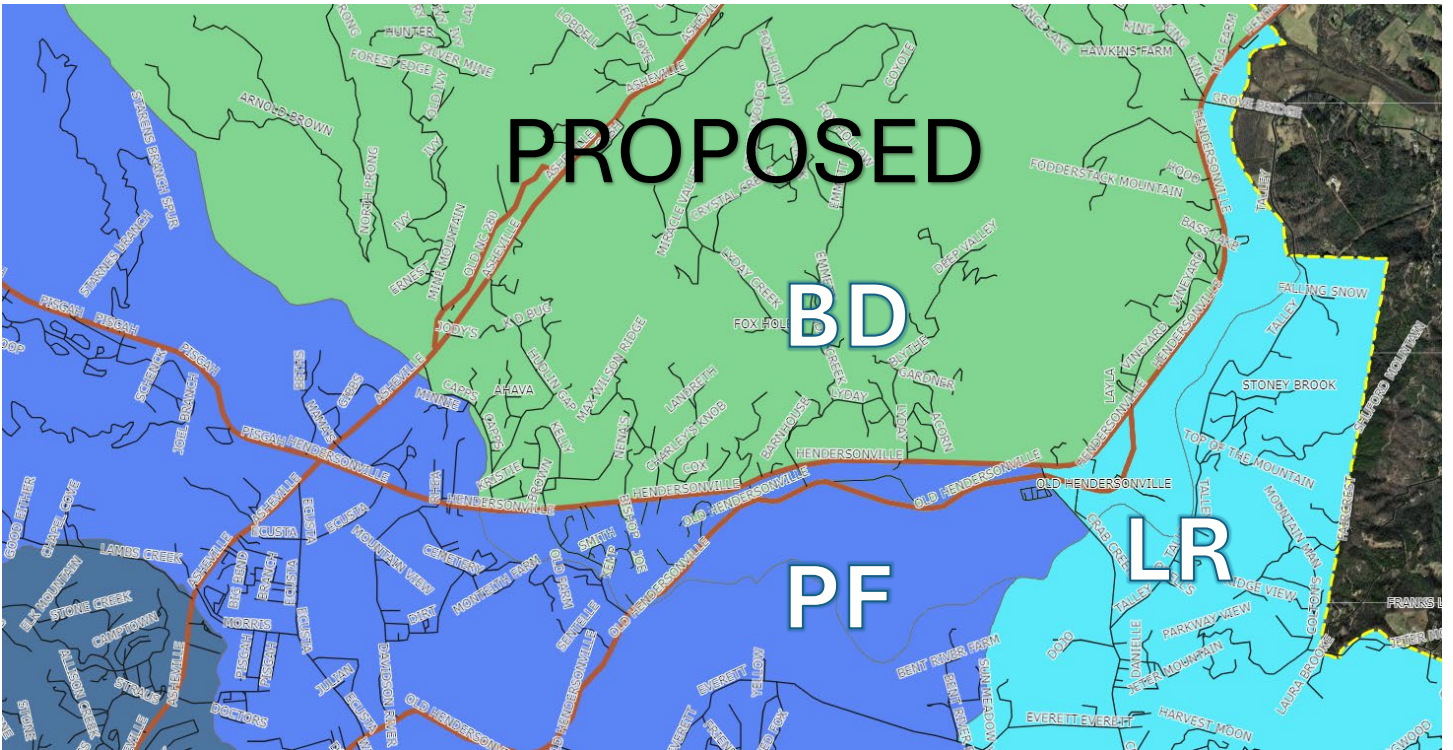

BOYD POSSIBLE MIGRATION TO PISGAH FOREST (SOUTH OF HWY 64 AND WEST OF CRAB CREEK RD)

BOYD POSSIBLE MIGRATION TO LITTLE RIVER (SOUTH OF HWY 64 AND EAST OF CRAB CREEK RD)