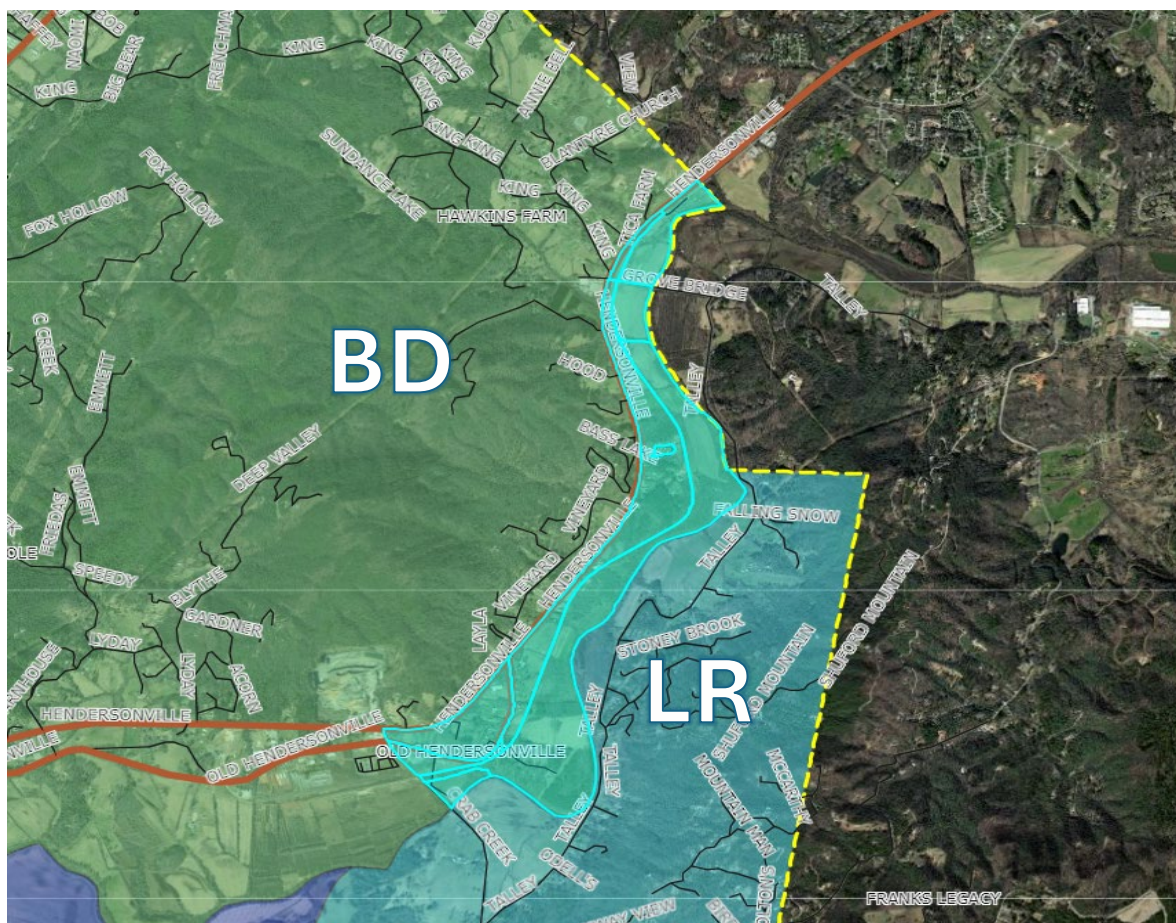

BOYD POSSIBLE MIGRATION TO PISGAH FOREST (SOUTH OF HWY 64)

Count of VOTER REGISTRATIONS	BY GENDER			Grand Total
	FEMALE	MALE	UNDESIGNATED	
PARTY				
DEM	36	21	5	62
LIB	3	3	3	9
NLB		1	1	2
REP	45	46	6	97
UNA	60	61	15	136
<b>Grand Total</b>	<b>144</b>	<b>132</b>	<b>30</b>	<b>306</b>

**306 VOTERS AFFECTED**

BOYD POSSIBLE MIGRATION TO LITTLE RIVER (SOUTH OF HWY 64)

Count of VOTER REGISTRATIONS PARTY	Column Labels			Grand Total
	FEMALE	MALE	UNDESIGNATED	
DEM	6	5		11
LIB		1		1
REP	23	14	3	40
UNA	25	18	3	46
<b>Grand Total</b>	<b>54</b>	<b>38</b>	<b>6</b>	<b>98</b>