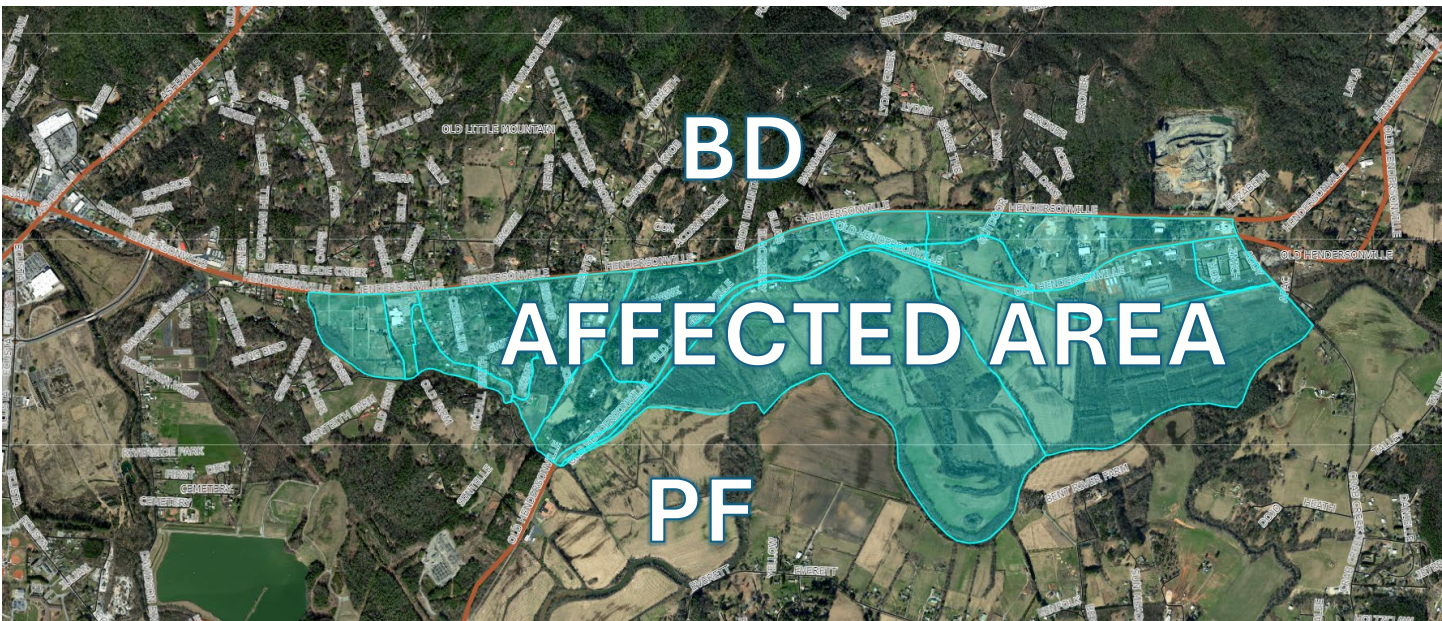

**98 VOTERS AFFECTED**

BOYD POSSIBLE MIGRATION TO PISGAH FOREST (SOUTH OF HWY 64 AND WEST OF CRAB CREEK RD )

BOYD POSSIBLE MIGRATION TO LITTLE RIVER (SOUTH OF HWY 64 AND EAST OF CRAB CREEK RD)

<b>CURRENT PRECINCT</b>	<b>STREET ADDRESS</b>	<b>CITY, NC ZIP</b>	<b>PROPOSED PRECINCT</b>
BD	36 VALLEY GREEN DR	PISGAH FOREST, NC 28768	LR
BD	91 VALLEY GREEN DR	PISGAH FOREST, NC 28768	LR
BD	102 VALLEY GREEN DR	PISGAH FOREST, NC 28768	LR
BD	130 VALLEY GREEN DR	PISGAH FOREST, NC 28768	LR
BD	145 VALLEY GREEN DR	PISGAH FOREST, NC 28768	LR
BD	184 VALLEY GREEN DR	PISGAH FOREST, NC 28768	LR
BD	186 VALLEY GREEN DR	PISGAH FOREST, NC 28768	LR
BD	234 VALLEY GREEN DR	PISGAH FOREST, NC 28768	LR
BD	41 CALVIN'S BLUEGRASS LN	PISGAH FOREST, NC 28768	LR
BD	61 CALVIN'S BLUEGRASS LN	PISGAH FOREST, NC 28768	LR
BD	30 CALVIN'S BLUEGRASS LN	PISGAH FOREST, NC 28768	LR
BD	4102 HENDERSONVILLE HWY	PISGAH FOREST, NC 28768	LR
BD	4612 HENDERSONVILLE HWY	PISGAH FOREST, NC 28768	LR
BD	5130 HENDERSONVILLE HWY	PISGAH FOREST, NC 28768	LR
BD	5190 HENDERSONVILLE HWY	PISGAH FOREST, NC 28768	LR
BD	5218 HENDERSONVILLE HWY	PISGAH FOREST, NC 28768	LR
BD	5256 HENDERSONVILLE HWY	PISGAH FOREST, NC 28768	LR
BD	5260 HENDERSONVILLE HWY	PISGAH FOREST, NC 28768	LR
BD	5498 HENDERSONVILLE HWY	PISGAH FOREST, NC 28768	LR
BD	135 RIVER RIDGE RD	PISGAH FOREST, NC 28768	LR
BD	221 RIVER RIDGE RD	PISGAH FOREST, NC 28768	LR
BD	130 RIVER RIDGE RD	PISGAH FOREST, NC 28768	LR
BD	27 RIVER RIDGE RD	PISGAH FOREST, NC 28768	LR
BD	69 RIVER RIDGE RD	PISGAH FOREST, NC 28768	LR
BD	210 RIVER RIDGE RD	PISGAH FOREST, NC 28768	LR
BD	172 RIVER RIDGE RD	PISGAH FOREST, NC 28768	LR
BD	187 RIVER RIDGE RD	PISGAH FOREST, NC 28768	LR
BD	236 RIVER RIDGE RD	PISGAH FOREST, NC 28768	LR
BD	125 RIVER RIDGE RD	PISGAH FOREST, NC 28768	LR
BD	103 RIVER RIDGE RD	PISGAH FOREST, NC 28768	LR
BD	225 RIVER RIDGE RD	PISGAH FOREST, NC 28768	LR
BD	113 RIVER RIDGE RD	PISGAH FOREST, NC 28768	LR
BD	119 RIVER RIDGE RD	PISGAH FOREST, NC 28768	LR
BD	197 RIVER RIDGE RD	PISGAH FOREST, NC 28768	LR
BD	155 RIVER RIDGE RD	PISGAH FOREST, NC 28768	LR
BD	13 RIVER RIDGE RD	PISGAH FOREST, NC 28768	LR
BD	168 RIVER RIDGE RD	PISGAH FOREST, NC 28768	LR
BD	220 RIVER RIDGE RD	PISGAH FOREST, NC 28768	LR
BD	145 RIVER RIDGE RD	PISGAH FOREST, NC 28768	LR
BD	226 RIVER RIDGE RD	PISGAH FOREST, NC 28768	LR
BD	247 RIVER RIDGE RD	PISGAH FOREST, NC 28768	LR
BD	110 RIVER RIDGE RD	PISGAH FOREST, NC 28768	LR
BD	246 RIVER RIDGE RD	PISGAH FOREST, NC 28768	LR