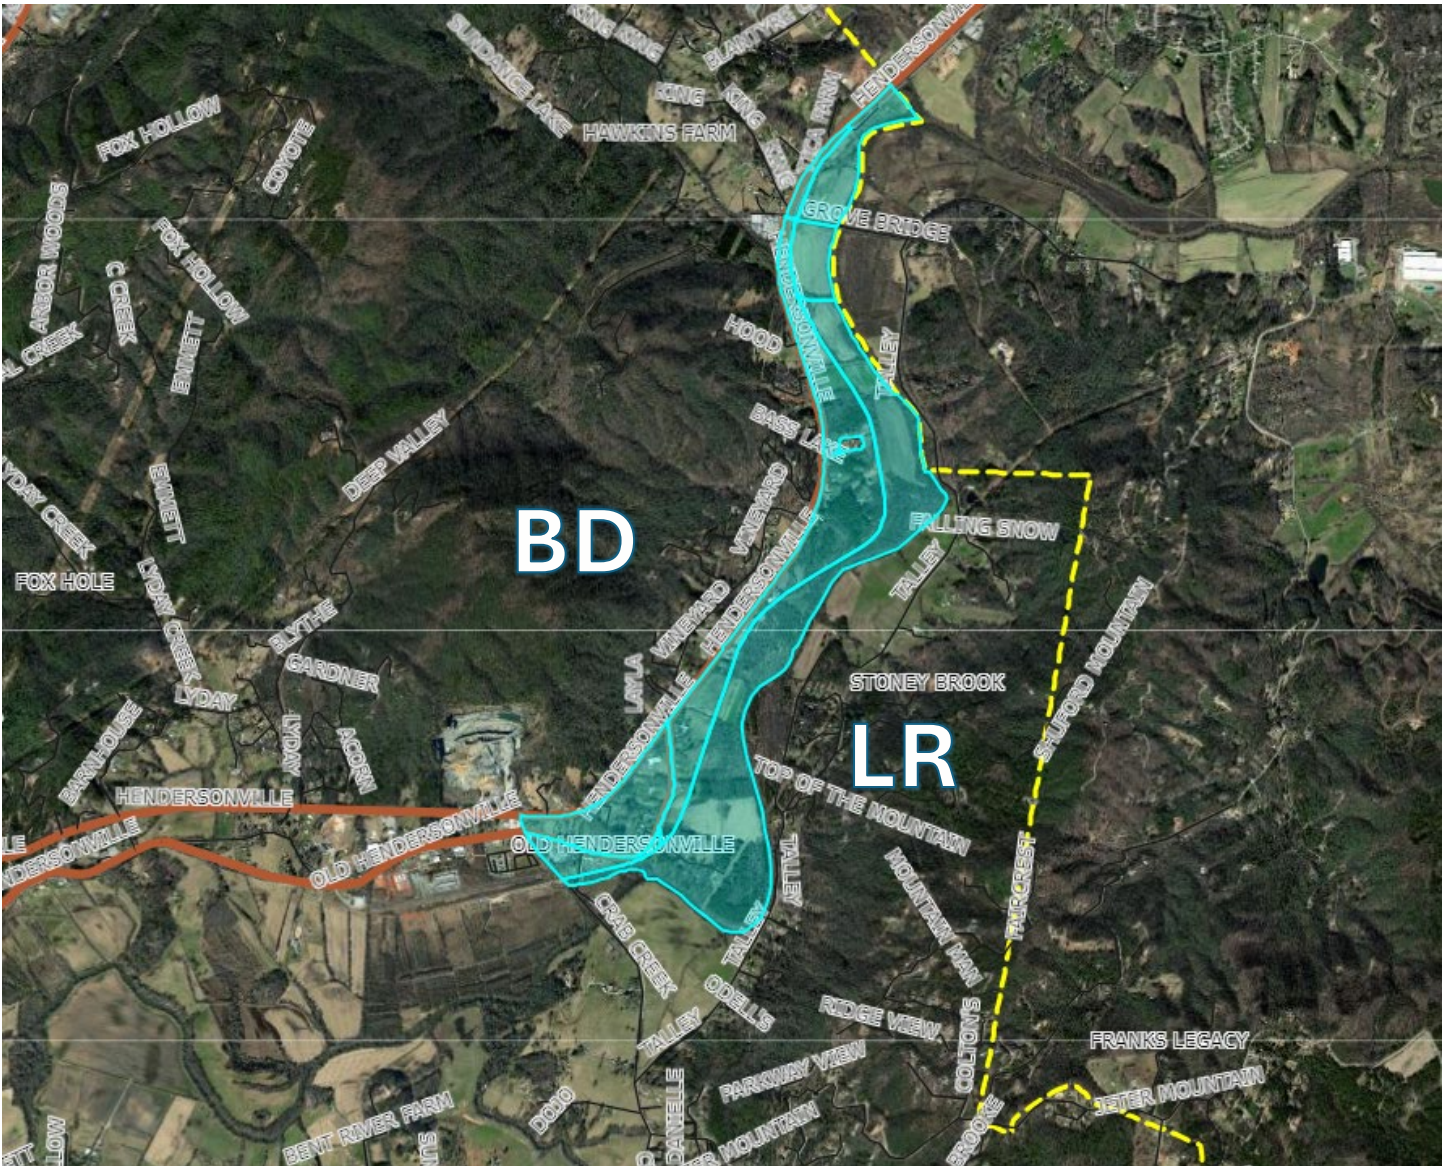

**98 VOTERS AFFECTED**

BOYD POSSIBLE MIGRATION TO PISGAH FOREST (SOUTH OF HWY 64 AND WEST OF CRAB CREEK RD )

BOYD POSSIBLE MIGRATION TO LITTLE RIVER (SOUTH OF HWY 64 AND EAST OF CRAB CREEK RD)

<b>CURRENT PRECINCT</b>	<b>STREET ADDRESS</b>	<b>CITY, NC ZIP</b>	<b>PROPOSED PRECINCT</b>
BD	36 VALLEY GREEN DR	PISGAH FOREST, NC 28768	LR
BD	91 VALLEY GREEN DR	PISGAH FOREST, NC 28768	LR
BD	102 VALLEY GREEN DR	PISGAH FOREST, NC 28768	LR
BD	130 VALLEY GREEN DR	PISGAH FOREST, NC 28768	LR
BD	145 VALLEY GREEN DR	PISGAH FOREST, NC 28768	LR
BD	184 VALLEY GREEN DR	PISGAH FOREST, NC 28768	LR
BD	186 VALLEY GREEN DR	PISGAH FOREST, NC 28768	LR
BD	234 VALLEY GREEN DR	PISGAH FOREST, NC 28768	LR
BD	41 CALVIN'S BLUEGRASS LN	PISGAH FOREST, NC 28768	LR
BD	61 CALVIN'S BLUEGRASS LN	PISGAH FOREST, NC 28768	LR
BD	30 CALVIN'S BLUEGRASS LN	PISGAH FOREST, NC 28768	LR
BD	4102 HENDERSONVILLE HWY	PISGAH FOREST, NC 28768	LR
BD	4612 HENDERSONVILLE HWY	PISGAH FOREST, NC 28768	LR
BD	5130 HENDERSONVILLE HWY	PISGAH FOREST, NC 28768	LR
BD	5190 HENDERSONVILLE HWY	PISGAH FOREST, NC 28768	LR
BD	5218 HENDERSONVILLE HWY	PISGAH FOREST, NC 28768	LR
BD	5256 HENDERSONVILLE HWY	PISGAH FOREST, NC 28768	LR
BD	5260 HENDERSONVILLE HWY	PISGAH FOREST, NC 28768	LR
BD	5498 HENDERSONVILLE HWY	PISGAH FOREST, NC 28768	LR
BD	135 RIVER RIDGE RD	PISGAH FOREST, NC 28768	LR
BD	221 RIVER RIDGE RD	PISGAH FOREST, NC 28768	LR
BD	130 RIVER RIDGE RD	PISGAH FOREST, NC 28768	LR
BD	27 RIVER RIDGE RD	PISGAH FOREST, NC 28768	LR
BD	69 RIVER RIDGE RD	PISGAH FOREST, NC 28768	LR
BD	210 RIVER RIDGE RD	PISGAH FOREST, NC 28768	LR
BD	172 RIVER RIDGE RD	PISGAH FOREST, NC 28768	LR
BD	187 RIVER RIDGE RD	PISGAH FOREST, NC 28768	LR
BD	236 RIVER RIDGE RD	PISGAH FOREST, NC 28768	LR
BD	125 RIVER RIDGE RD	PISGAH FOREST, NC 28768	LR
BD	103 RIVER RIDGE RD	PISGAH FOREST, NC 28768	LR
BD	225 RIVER RIDGE RD	PISGAH FOREST, NC 28768	LR
BD	113 RIVER RIDGE RD	PISGAH FOREST, NC 28768	LR
BD	119 RIVER RIDGE RD	PISGAH FOREST, NC 28768	LR
BD	197 RIVER RIDGE RD	PISGAH FOREST, NC 28768	LR
BD	155 RIVER RIDGE RD	PISGAH FOREST, NC 28768	LR
BD	13 RIVER RIDGE RD	PISGAH FOREST, NC 28768	LR
BD	168 RIVER RIDGE RD	PISGAH FOREST, NC 28768	LR
BD	220 RIVER RIDGE RD	PISGAH FOREST, NC 28768	LR
BD	145 RIVER RIDGE RD	PISGAH FOREST, NC 28768	LR
BD	226 RIVER RIDGE RD	PISGAH FOREST, NC 28768	LR
BD	247 RIVER RIDGE RD	PISGAH FOREST, NC 28768	LR
BD	110 RIVER RIDGE RD	PISGAH FOREST, NC 28768	LR
BD	246 RIVER RIDGE RD	PISGAH FOREST, NC 28768	LR