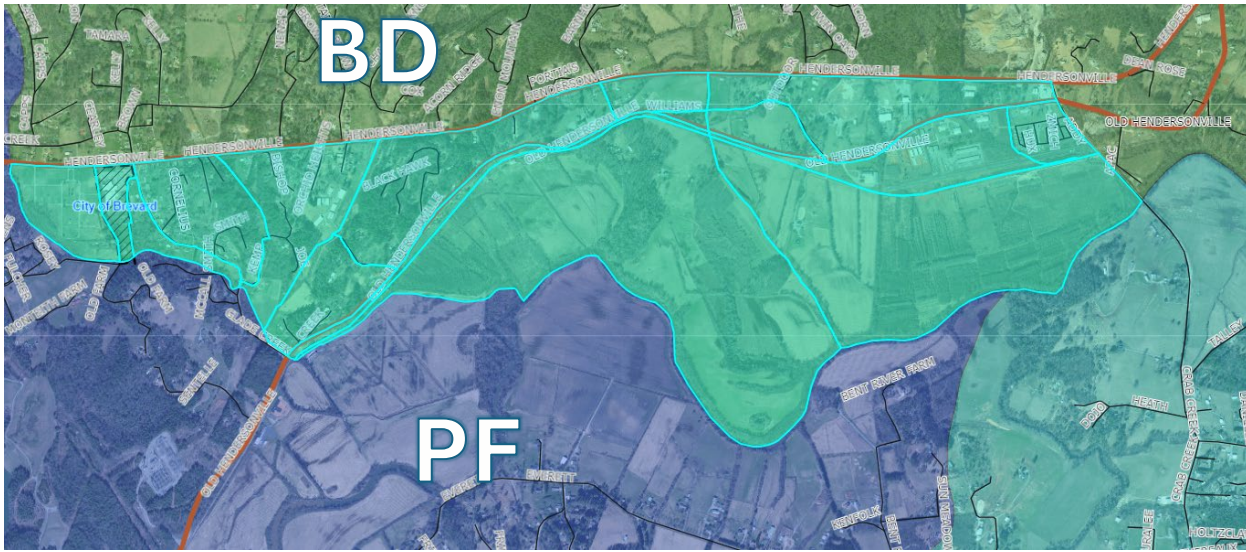

BOYD POSSIBLE MIGRATION TO PISGAH FOREST (SOUTH OF HWY 64)

Count of VOTER REGISTRATIONS	BY GENDER			Grand Total
	FEMALE	MALE	UNDESIGNATED	
PARTY				
DEM	36	21	5	62
LIB	3	3	3	9
NLB		1	1	2
REP	45	46	6	97
UNA	60	61	15	136
<b>Grand Total</b>	<b>144</b>	<b>132</b>	<b>30</b>	<b>306</b>

**306 VOTERS AFFECTED**

BOYD POSSIBLE MIGRATION TO LITTLE RIVER (SOUTH OF HWY 64)

Count of VOTER REGISTRATIONS PARTY	Column Labels			Grand Total
	FEMALE	MALE	UNDESIGNATED	
DEM	6	5		11
LIB		1		1
REP	23	14	3	40
UNA	25	18	3	46
<b>Grand Total</b>	<b>54</b>	<b>38</b>	<b>6</b>	<b>98</b>